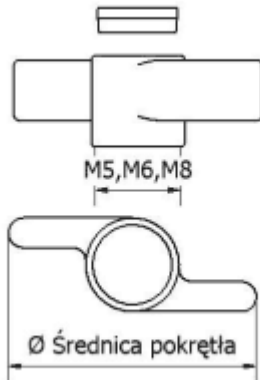

T-PMS - Winged knob

Details:

- **Material: Polyamid**
- **Colour: black (RAL 9005)**
- Easy and universal mounting by punching
- Light and durable, thanks to hardened structure
- Tight fit
- Resistant to grease and oils
- Standard pack: 100 pcs

Symbol	Knob diameter	Int. thread	Material	Color
	[mm]			
T-PMS-40-M8	40	M8	PA	black