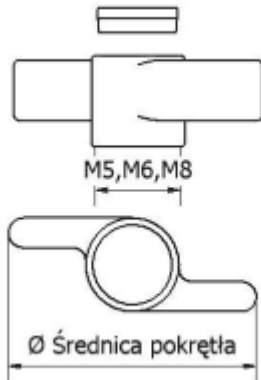

T-PMS - Winged knob

Details:

- **Material: Polyamid**
- **Colour: black (RAL 9005)**
- Easy and universal mounting by punching
- Light and durable, thanks to hardened structure
- Tight fit
- Resistant to grease and oils
- Standard pack: 100 pcs

| Symbol | Knob diameter | Int. thread | Material | Color |
|-------------|---------------|-------------|----------|-------|
| | [mm] | | | |
| T-PMS-40-M6 | 40 | M6 | PA | black |