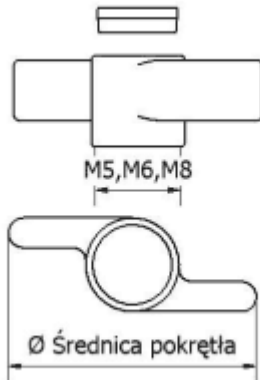

## T-PMS - Winged knob

### Details:

- **Material: Polyamid**
- **Colour: black (RAL 9005)**
- Easy and universal mounting by punching
- Light and durable, thanks to hardened structure
- Tight fit
- Resistant to grease and oils
- Standard pack: 100 pcs

Symbol	Knob diameter	Int. thread	Material	Color
	[mm]			
T-PMS-30-M6	30	M6	PA	black