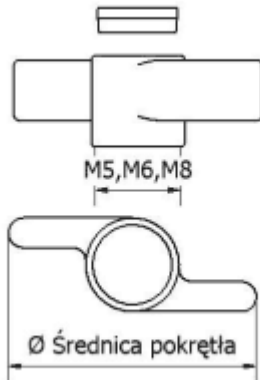

T-PMS - Winged knob

Details:

- **Material: Polyamid**
- **Colour: black (RAL 9005)**
- Easy and universal mounting by punching
- Light and durable, thanks to hardened structure
- Tight fit
- Resistant to grease and oils
- Standard pack: 100 pcs

Symbol	Knob diameter	Int. thread	Material	Color
	[mm]			
T-PMS-30-M5	30	M5	PA	black