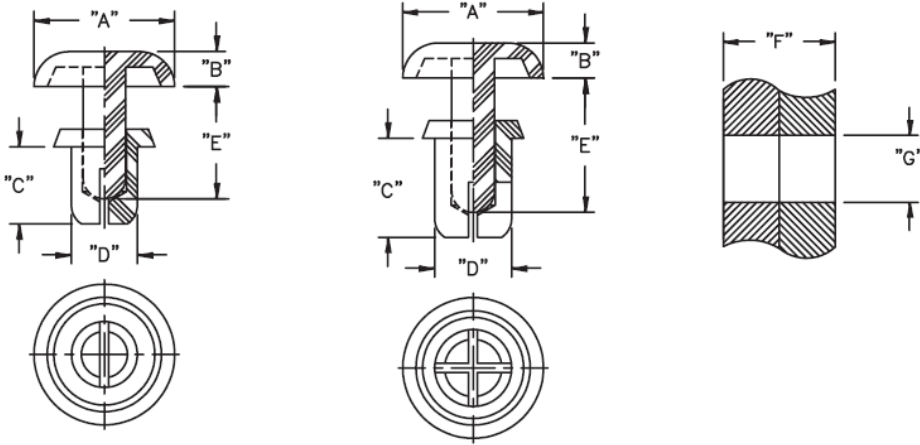

## SR - Snap Rivets

**Details:**

- **SR Material: UL94 V2 Nylon 6**
- **SRVO Material: UL94 V0 Nylon 6/66**
- **Standard Pack: 1000/Bag**

Symbol	Mounting hole diameter range G	Max. load	Panel thickness range F	A	B	C	D	E	Rys. / Fig.	Material	Flammability	Color
	[mm]			[mm]	[mm]	[mm]	[mm]	[mm]				
SRV0-3055B	3.1 - 3.2	8	3 - 4	6.4	1.6	5.6	3	6.1	1	PA 66	UL94 V-0	black