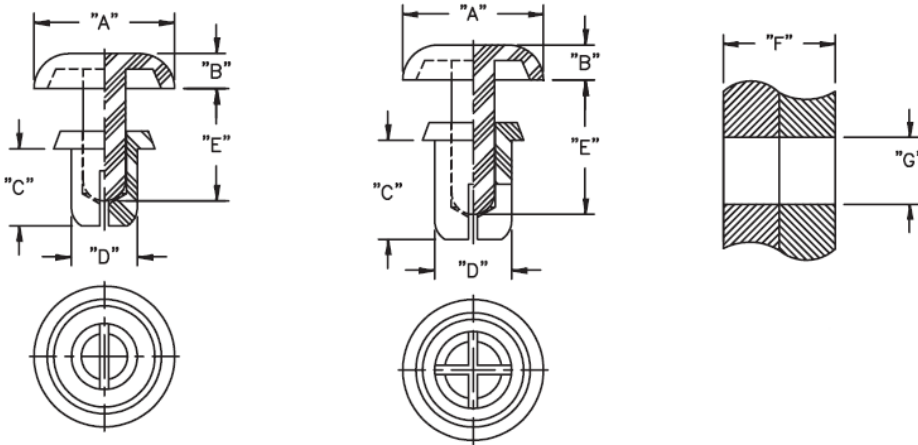

## SR - Snap Rivets

**Details:**

- **SR Material: UL94 V2 Nylon 6**
- **SRVO Material: UL94 V0 Nylon 6/66**
- **Standard Pack: 1000/Bag**

Symbol	Mounting hole diameter range G	Max. load	Panel thickness range F	A	B	C	D	E	Rys. / Fig.	Material	Flammability	Color
	[mm]			[mm]	[mm]	[mm]	[mm]	[mm]				
SRV0-2064B	2.1 - 2.2	3	4.4 - 5	4.2	1.2	6.4	2	7.1	1	PA 66	UL94 V-0	black