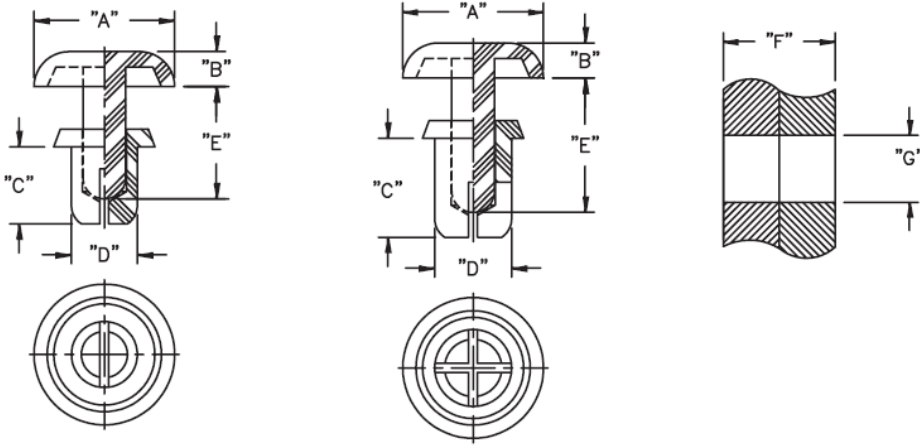

## SR - Snap Rivets

**Details:**

- **SR Material: UL94 V2 Nylon 6**
- **SRVO Material: UL94 V0 Nylon 6/66**
- **Standard Pack: 1000/Bag**

Symbol	Mounting hole diameter range G	Max. load	Panel thickness range F	A	B	C	D	E	Rys. / Fig.	Material	Flammability	Color
	[mm]			[kg]	[mm]	[mm]	[mm]	[mm]				
SR-4120B	4.1 - 4.2	20	9 - 10.5	8	1.8	12	4	14	2	PA 66	UL94 V-2	black