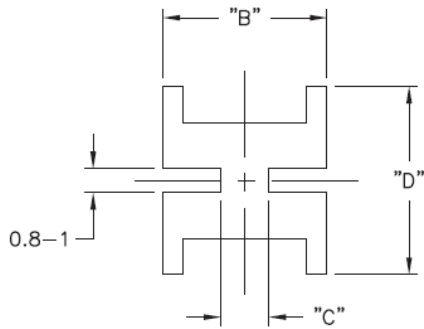

SQLEDS1 / SQLEDS2 - Square LED Spacers

Details:

- **Material: PVC, UL94 V0, RMS-26***
- **Color: black**
- Standard Pack: 1000 pcs

Symbol	LED type	A	B	C	D	Material	Flammability	Color
		[mm]	[mm]	[mm]	[mm]			
SQLEDS2-8-26	T-1-3/4	12.7	6.1	1.8	6.9	PVC	UL94 V-0	black