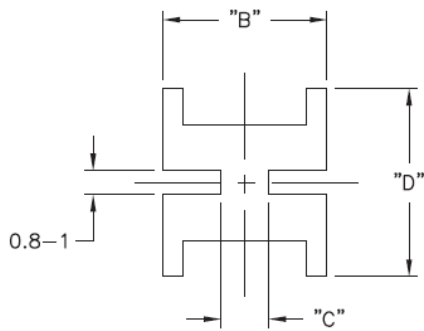

SQLEDS1 / SQLEDS2 - Square LED Spacers

Details:

- **Material: PVC, UL94 V0, RMS-26***
- **Color: black**
- Standard Pack: 1000 pcs

Symbol	LED type	A	B	C	D	Material	Flammability	Color
		[mm]	[mm]	[mm]	[mm]			
SQLEDS2-6-26	T-1-3/4	9.5	6.1	1.8	6.9	PVC	UL94 V-0	black