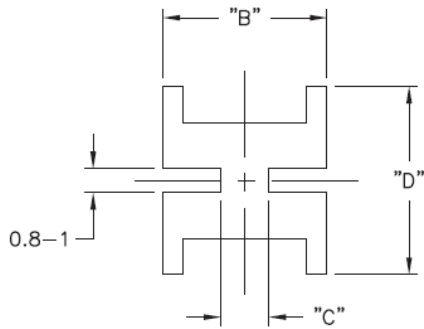

## SQLEDS1 / SQLEDS2 - Square LED Spacers

**Details:**

- **Material: PVC, UL94 V0, RMS-26\***
- **Color: black**
- Standard Pack: 1000 pcs

Symbol	LED type	A	B	C	D	Material	Flammability	Color
		[mm]	[mm]	[mm]	[mm]			
SQLEDS2-4-26	T-1-3/4	6.4	6.1	1.8	6.9	PVC	UL94 V-0	black