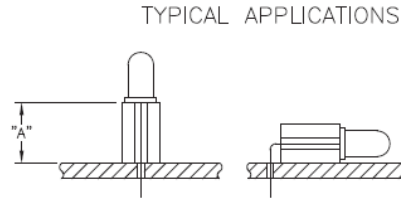

## SQLEDS1 / SQLEDS2 - Square LED Spacers

**Details:**

- **Material: PVC, UL94 V0, RMS-26\***
- **Color: black**
- Standard Pack: 1000 pcs

Symbol	LED type	A	B	C	D	Material	Flammability	Color
		[mm]	[mm]	[mm]	[mm]			
SQLEDS2-4-26	T-1-3/4	6.4	6.1	1.8	6.9	PVC	UL94 V-0	black