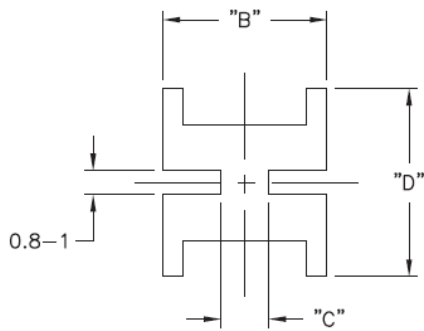

SQLEDS1 / SQLEDS2 - Square LED Spacers

Details:

- **Material: PVC, UL94 V0, RMS-26***
- **Color: black**
- Standard Pack: 1000 pcs

Symbol	LED type	A	B	C	D	Material	Flammability	Color
		[mm]	[mm]	[mm]	[mm]			
SQLEDS2-12-26	T-1-3/4	19.1	6.1	1.8	6.9	PVC	UL94 V-0	black