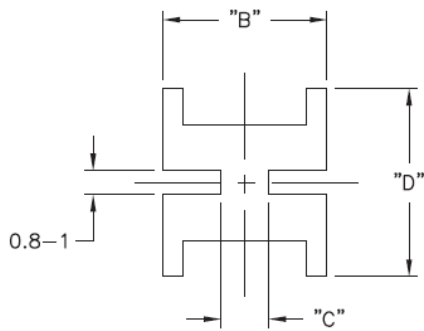

SQLEDS1 / SQLEDS2 - Square LED Spacers

Details:

- **Material: PVC, UL94 V0, RMS-26***
- **Color: black**
- Standard Pack: 1000 pcs

Symbol	LED type	A	B	C	D	Material	Flammability	Color
		[mm]	[mm]	[mm]	[mm]			
SQLEDS2-10-26	T-1-3/4	15.9	6.1	1.8	6.9	PVC	UL94 V-0	black