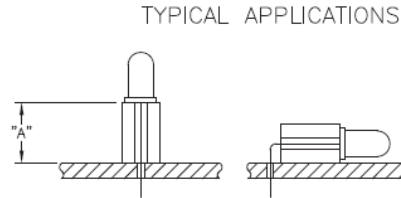

SQLEDS1 / SQLEDS2 - Square LED Spacers

Details:

- **Material: PVC, UL94 V0, RMS-26***
- **Color: black**
- Standard Pack: 1000 pcs

Symbol	LED type	A	B	C	D	Material	Flammability	Color
		[mm]	[mm]	[mm]	[mm]			
SQLEDS1-8-26	T-1	12.7	4.3	0.8	4.3	PVC	UL94 V-0	black