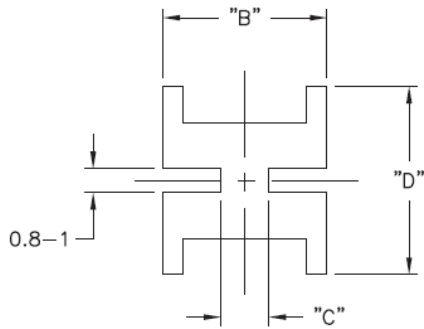

SQLEDS1 / SQLEDS2 - Square LED Spacers

Details:

- **Material: PVC, UL94 V0, RMS-26***
- **Color: black**
- Standard Pack: 1000 pcs

Symbol	LED type	A	B	C	D	Material	Flammability	Color
		[mm]	[mm]	[mm]	[mm]			
SQLEDS1-8-26	T-1	12.7	4.3	0.8	4.3	PVC	UL94 V-0	black