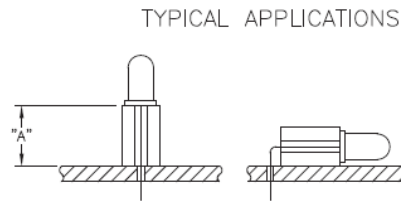

SQLEDS1 / SQLEDS2 - Square LED Spacers

Details:

- **Material: PVC, UL94 V0, RMS-26***
- **Color: black**
- Standard Pack: 1000 pcs

Symbol	LED type	A	B	C	D	Material	Flammability	Color
		[mm]	[mm]	[mm]	[mm]			
SQLEDS1-6-26	T-1	9.5	4.3	0.8	4.3	PVC	UL94 V-0	black