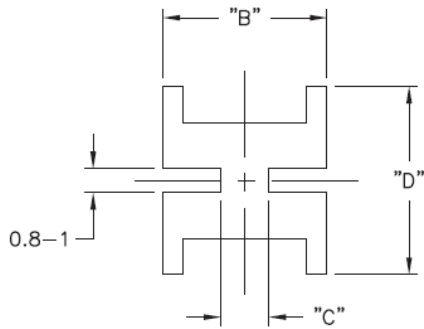

SQLEDS1 / SQLEDS2 - Square LED Spacers

Details:

- **Material: PVC, UL94 V0, RMS-26***
- **Color: black**
- Standard Pack: 1000 pcs

Symbol	LED type	A	B	C	D	Material	Flammability	Color
		[mm]	[mm]	[mm]	[mm]			
SQLEDS1-6-26	T-1	9.5	4.3	0.8	4.3	PVC	UL94 V-0	black