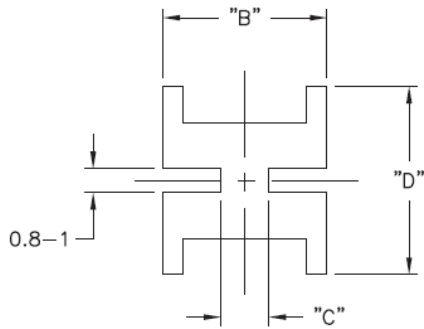

SQLEDS1 / SQLEDS2 - Square LED Spacers

Details:

- **Material: PVC, UL94 V0, RMS-26***
- **Color: black**
- Standard Pack: 1000 pcs

Symbol	LED type	A	B	C	D	Material	Flammability	Color
		[mm]	[mm]	[mm]	[mm]			
SQLEDS1-4-26	T-1	6.4	4.3	0.8	4.3	PVC	UL94 V-0	black