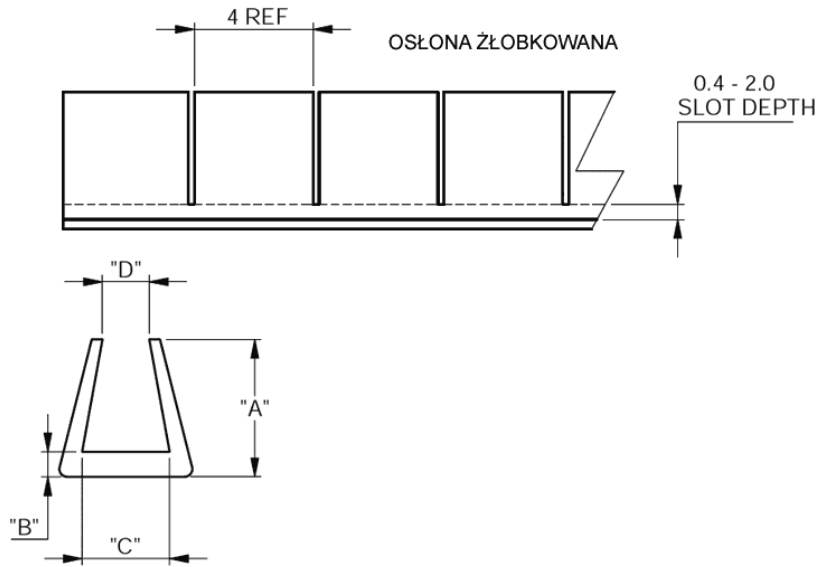

## NGSE/PGSE/SNGSE/SPGSE - Continuous Grommet Strip

**Details:**

- **Material: Nylon RMS-413\***
- **Material: Polyethylene RMS-412\***
- **Color: Natural**
- **Standard pack: 30m roll**
- **Type 1 - solid**
- **Type 2 - serrated**

Symbol	Type	Panel thickness range	A	B	C	D	Material	Color
		[mm]	[mm]	[mm]	[mm]	[mm]		
SPGSE-5	2	4.8 - 6.4	4.8	1.2	6.4	4.8	LDPE	natural