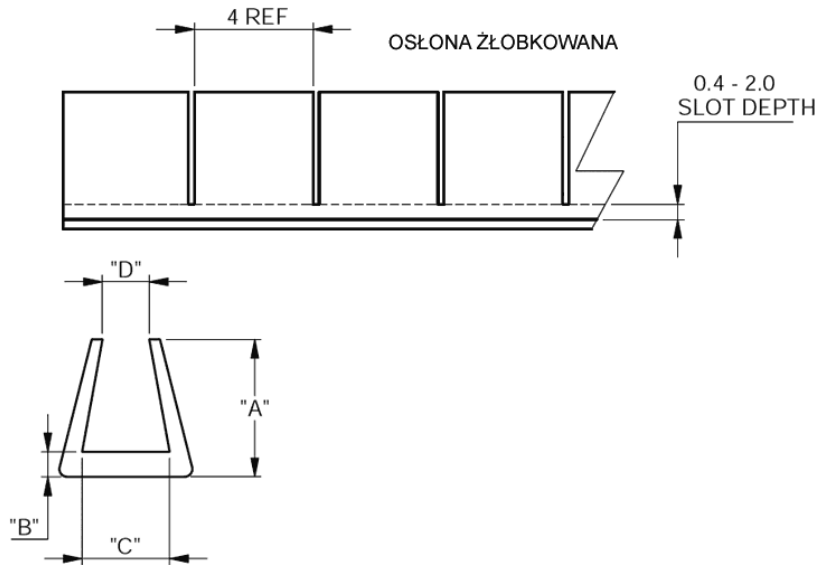

NGSE/PGSE/SNGSE/SPGSE - Continuous Grommet Strip

Details:

- **Material: Nylon RMS-413***
- **Material: Polyethylene RMS-412***
- **Color: Natural**
- **Standard pack: 30m roll**
- **Type 1 - solid**
- **Type 2 - serrated**

Symbol	Type	Panel thickness range	A	B	C	D	Material	Color
		[mm]	[mm]	[mm]	[mm]	[mm]		
SPGSE-4	2	4.2 - 4.7	4.8	1.2	4.8	4.2	LDPE	natural