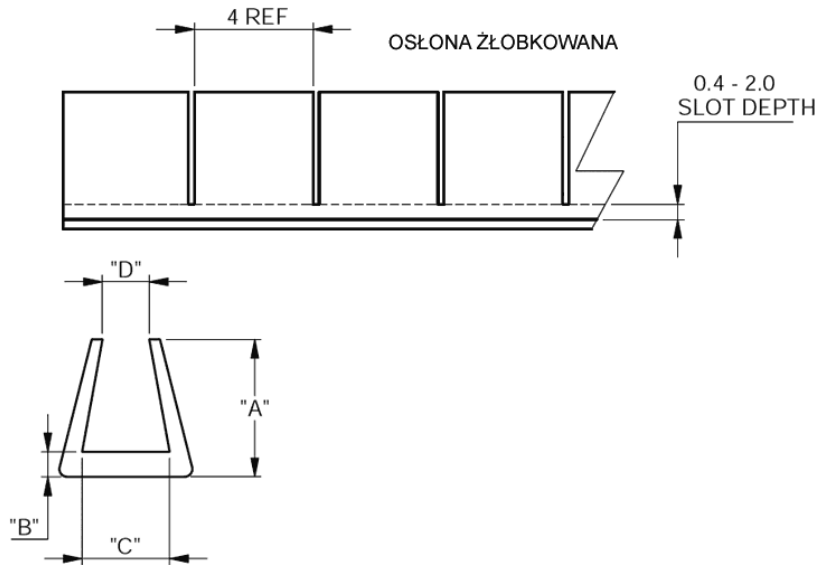

## NGSE/PGSE/SNGSE/SPGSE - Continuous Grommet Strip

**Details:**

- **Material: Nylon RMS-413\***
- **Material: Polyethylene RMS-412\***
- **Color: Natural**
- **Standard pack: 30m roll**
- **Type 1 - solid**
- **Type 2 - serrated**

| Symbol  | Type | Panel thickness range | A    | B    | C    | D    | Material | Color   |
|---------|------|-----------------------|------|------|------|------|----------|---------|
|         |      | [mm]                  | [mm] | [mm] | [mm] | [mm] |          |         |
| SPGSE-3 | 2    | 3.2 - 4               | 4.8  | 1.2  | 4    | 2.7  | LDPE     | natural |