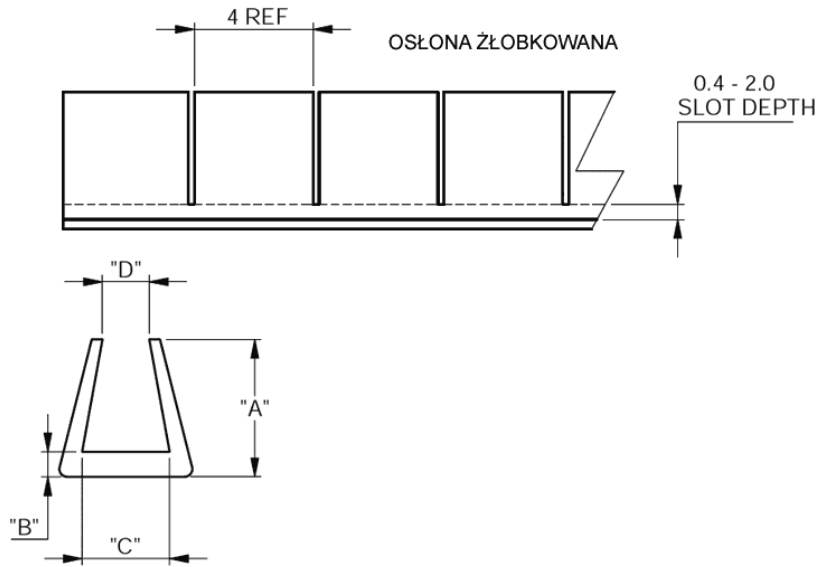

NGSE/PGSE/SNGSE/SPGSE - Continuous Grommet Strip

Details:

- **Material: Nylon RMS-413***
- **Material: Polyethylene RMS-412***
- **Color: Natural**
- **Standard pack: 30m roll**
- **Type 1 - solid**
- **Type 2 - serrated**

Symbol	Type	Panel thickness range	A	B	C	D	Material	Color
		[mm]	[mm]	[mm]	[mm]	[mm]		
SPGSE-2.5	2	1.8 - 2.7	4.4	0.8	2.8	1.5	LDPE	natural