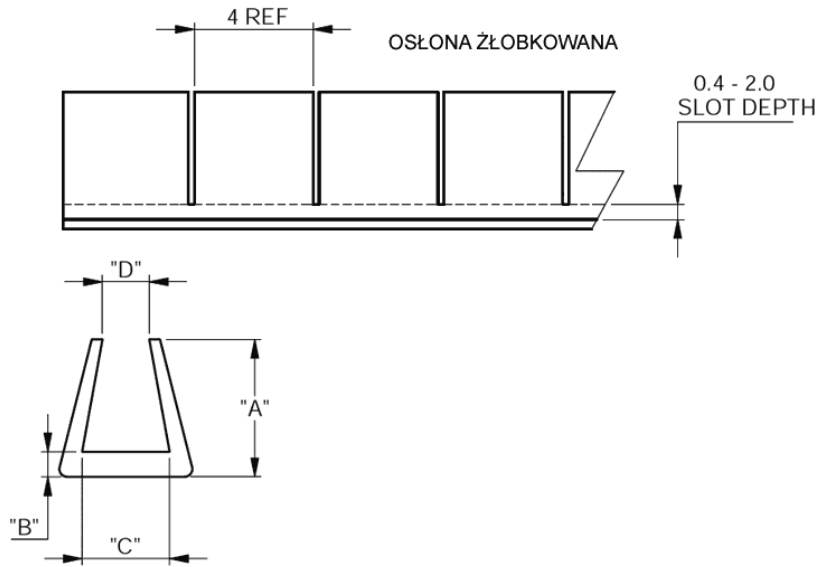

NGSE/PGSE/SNGSE/SPGSE - Continuous Grommet Strip

Details:

- **Material: Nylon RMS-413***
- **Material: Polyethylene RMS-412***
- **Color: Natural**
- **Standard pack: 30m roll**
- **Type 1 - solid**
- **Type 2 - serrated**

Symbol	Type	Panel thickness range	A	B	C	D	Material	Color
		[mm]	[mm]	[mm]	[mm]	[mm]		
SPGSE-2	2	0.9 - 1.8	4.4	0.8	3.4	0.6	LDPE	natural