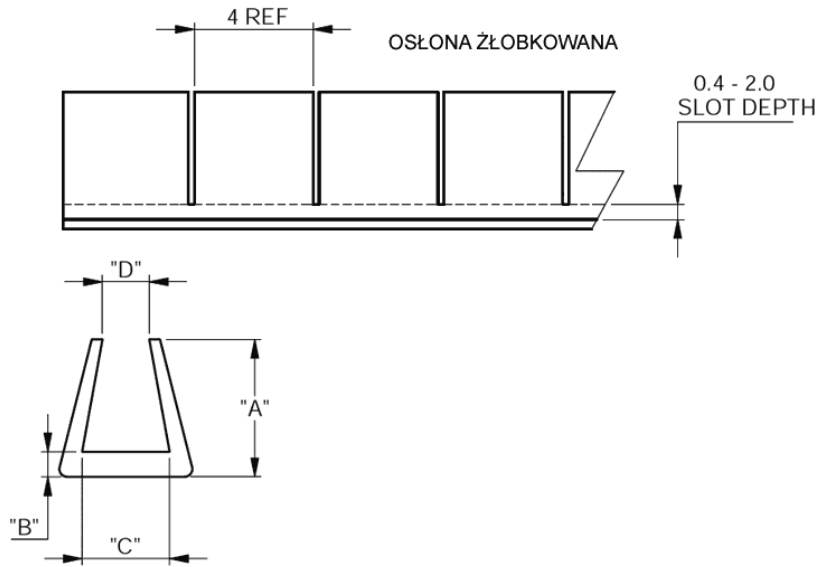

## NGSE/PGSE/SNGSE/SPGSE - Continuous Grommet Strip

**Details:**

- **Material: Nylon RMS-413\***
- **Material: Polyethylene RMS-412\***
- **Color: Natural**
- **Standard pack: 30m roll**
- **Type 1 - solid**
- **Type 2 - serrated**

Symbol	Type	Panel thickness range	A	B	C	D	Material	Color
		[mm]	[mm]	[mm]	[mm]	[mm]		
SPGSE-1.5	2	0.8 - 1.8	4.4	0.8	1.6	0.9	LDPE	natural