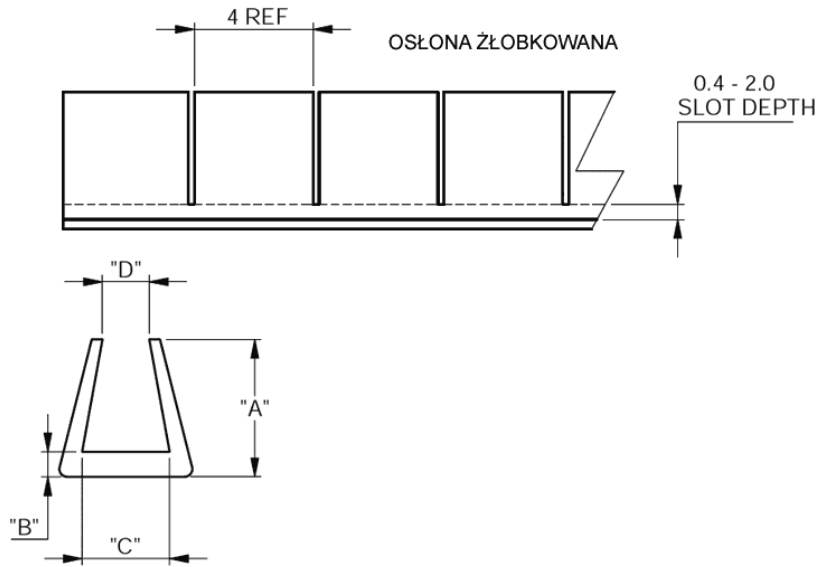

NGSE/PGSE/SNGSE/SPGSE - Continuous Grommet Strip

Details:

- **Material: Nylon RMS-413***
- **Material: Polyethylene RMS-412***
- **Color: Natural**
- **Standard pack: 30m roll**
- **Type 1 - solid**
- **Type 2 - serrated**

Symbol	Type	Panel thickness range	A	B	C	D	Material	Color
		[mm]	[mm]	[mm]	[mm]	[mm]		
SPGSE-1	2	0.7 - 0.9	3.2	0.8	0.93	0.5	LDPE	natural