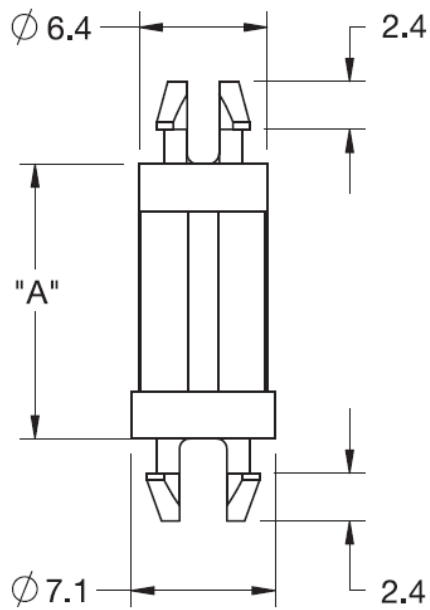

### SP-3 - Support Post

**Details:**

- **Material: Nylon 6/6, UL 94 V-2, RMS-01\***
- **Material: Nylon 6/6, UL 94 V-0, RMS-19\***
- **Color: natural**
- **Standard pack: 1000 pcs**

Symbol	Height A $\pm 0.4$	Top mounting hole dia. $\pm 0.08$	Top panel thickness	Bottom mounting hole dia. $\pm 0.08$	Bottom panel thickness	Material	Flammability	Color
	[mm]	[mm]	[mm]	[mm]	[mm]			
SP3-3-19	4.8	4	1.57	4.75	1.57	PA 66	UL94 V-0	natural