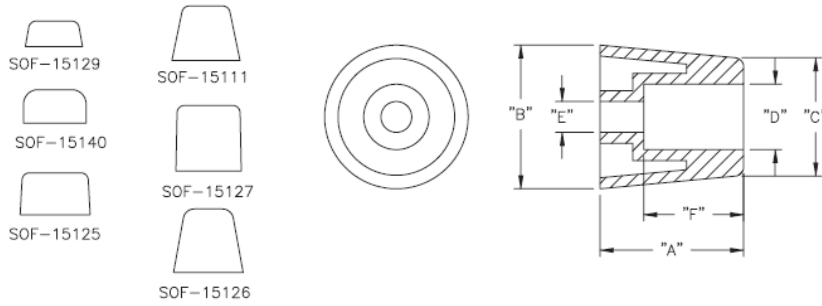

SOF - Screw on Feet

PROFILE

Details:

- **Material: Neoprene Rubber, RMS-190***
- **Color: Black**
- Standard Pack: 100/Bag

| Symbol | Height A | Ext. diameter B | C | D | E | F | Material | Color |
|-----------|-------------|--------------------|------|------|------|------|----------|-------|
| | [mm] | [mm] | [mm] | [mm] | [mm] | [mm] | | |
| SOF-15140 | 9.5 | 17.5 | - | 8 | 4 | 5.2 | TPR | black |