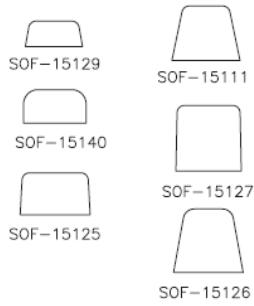

## SOF - Screw on Feet

#### Details:

- **Material: Neoprene Rubber, RMS-190\***
- **Color: Black**
- Standard Pack: 100/Bag

Symbol	Height A	Ext. diameter B	C	D	E	F	Material	Color
	[mm]	[mm]	[mm]	[mm]	[mm]	[mm]		
SOF-15127	18.35	18.5	-	8	4.8	6.35	TPR	black