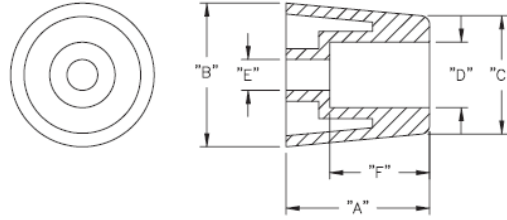

## SOF - Screw on Feet

#### Details:

- **Material: Neoprene Rubber, RMS-190\***
- **Color: Black**
- Standard Pack: 100/Bag

Symbol	Height A	Ext. diameter B	C	D	E	F	Material	Color
	[mm]	[mm]	[mm]	[mm]	[mm]	[mm]		
SOF-15127	18.35	18.5	-	8	4.8	6.35	TPR	black