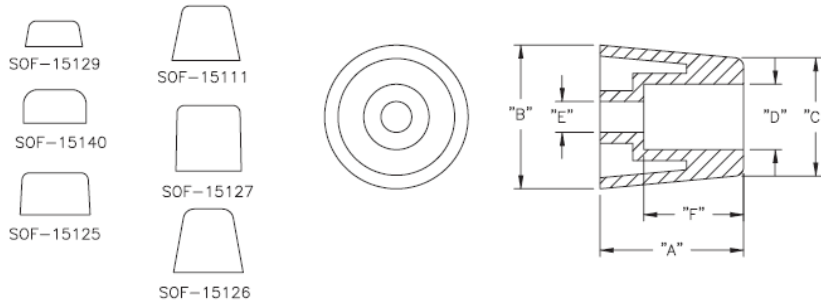

SOF - Screw on Feet

PROFILE

Details:

- **Material: Neoprene Rubber, RMS-190***
- **Color: Black**
- Standard Pack: 100/Bag

Symbol	Height A	Ext. diameter B	C	D	E	F	Material	Color
	[mm]	[mm]	[mm]	[mm]	[mm]	[mm]		
SOF-15125	11.5	19.1	18	10.2	5	6.35	TPR	black