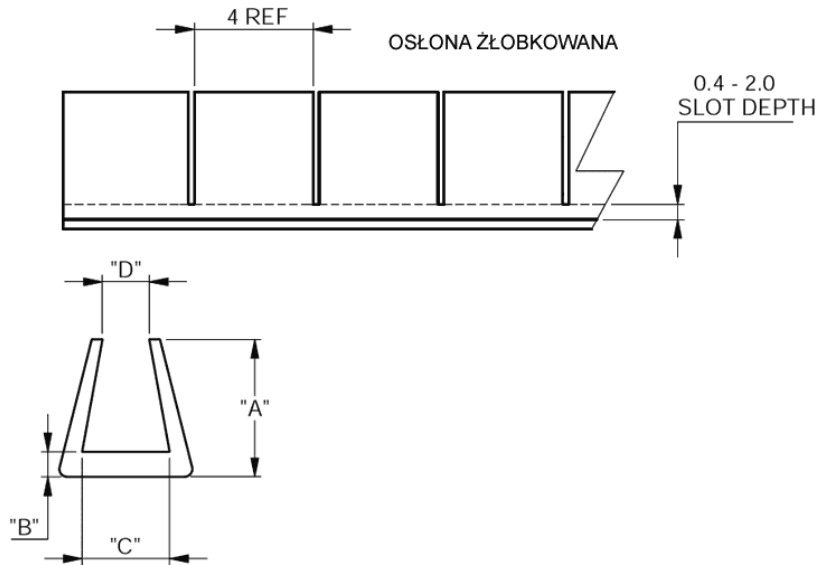

NGSE/PGSE/SNGSE/SPGSE - Continuous Grommet Strip

Details:

- **Material: Nylon RMS-413***
- **Material: Polyethylene RMS-412***
- **Color: Natural**
- **Standard pack: 30m roll**
- **Type 1 - solid**
- **Type 2 - serrated**

| Symbol | Type | Panel thickness range | A | B | C | D | Material | Color |
|---------|------|-----------------------|------|------|------|------|----------|---------|
| | | [mm] | [mm] | [mm] | [mm] | [mm] | | |
| SNGSE-5 | 2 | 4.8 - 6.4 | 2.8 | 1.2 | 6.4 | 4.8 | PA 6 | natural |