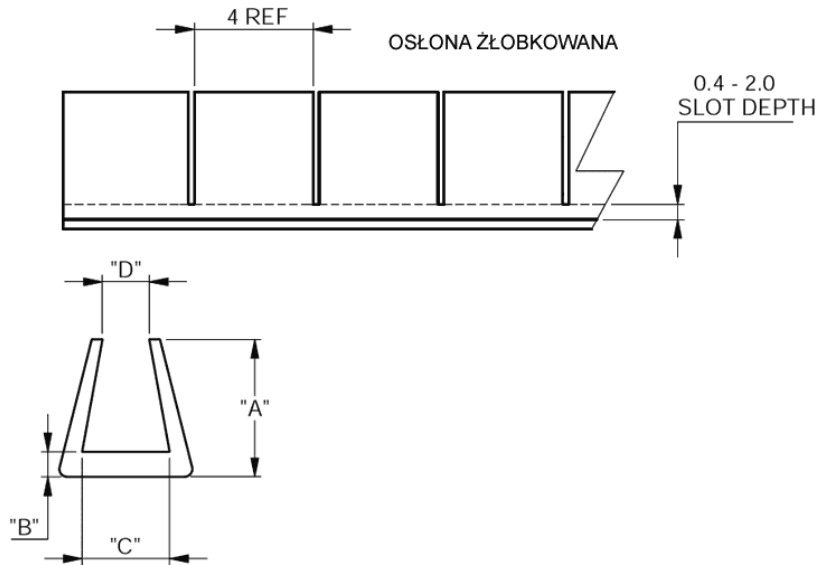

NGSE/PGSE/SNGSE/SPGSE - Continuous Grommet Strip

Details:

- **Material: Nylon RMS-413***
- **Material: Polyethylene RMS-412***
- **Color: Natural**
- **Standard pack: 30m roll**
- **Type 1 - solid**
- **Type 2 - serrated**

Symbol	Type	Panel thickness range	A	B	C	D	Material	Color
		[mm]	[mm]	[mm]	[mm]	[mm]		
SNGSE-4	2	4.2 - 4.7	2.8	1.2	4.8	4.2	PA 6	natural