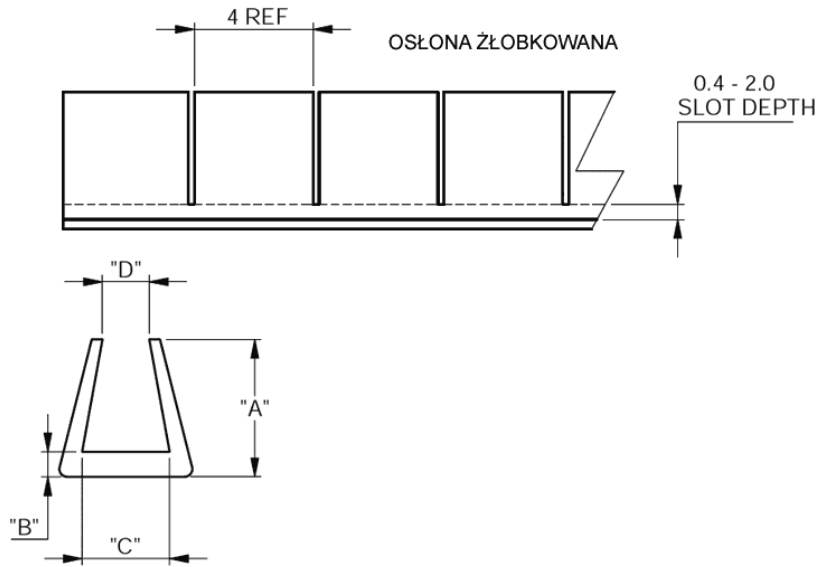

NGSE/PGSE/SNGSE/SPGSE - Continuous Grommet Strip

Details:

- **Material: Nylon RMS-413***
- **Material: Polyethylene RMS-412***
- **Color: Natural**
- **Standard pack: 30m roll**
- **Type 1 - solid**
- **Type 2 - serrated**

Symbol	Type	Panel thickness range	A	B	C	D	Material	Color
		[mm]	[mm]	[mm]	[mm]	[mm]		
SNGSE-3	2	3.2 - 4	2.8	1.2	4	2.7	PA 6	natural