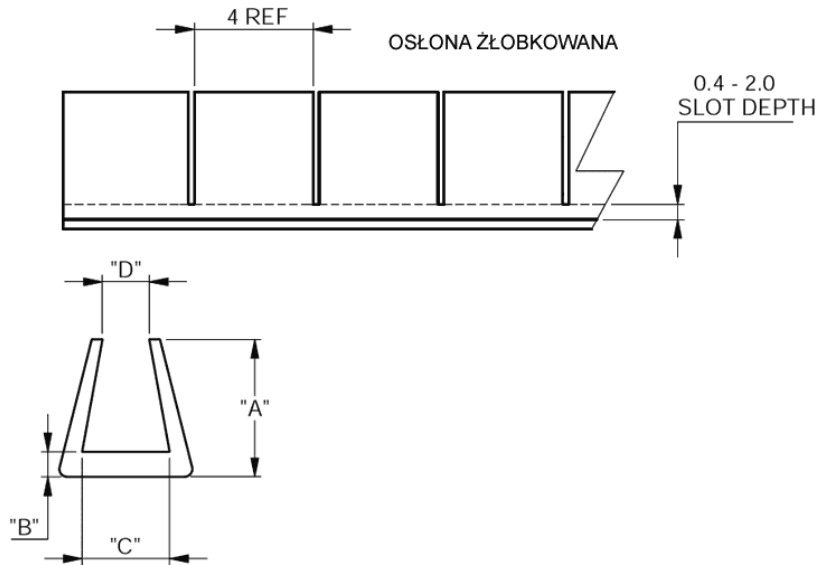

NGSE/PGSE/SNGSE/SPGSE - Continuous Grommet Strip

Details:

- **Material: Nylon RMS-413***
- **Material: Polyethylene RMS-412***
- **Color: Natural**
- **Standard pack: 30m roll**
- **Type 1 - solid**
- **Type 2 - serrated**

Symbol	Type	Panel thickness range	A	B	C	D	Material	Color
		[mm]	[mm]	[mm]	[mm]	[mm]		
SNGSE-2.5	2	1.8 - 2.7	4.4	0.8	-	1.5	PA 6	natural