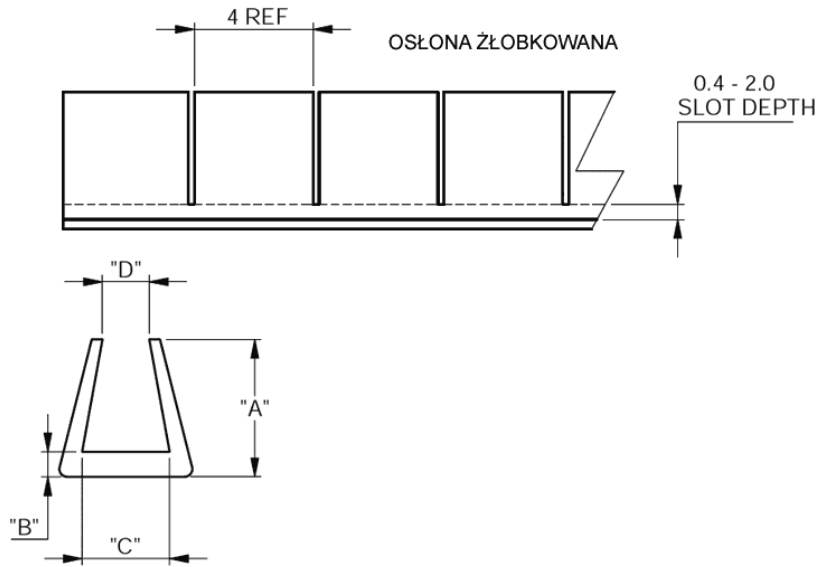

NGSE/PGSE/SNGSE/SPGSE - Continuous Grommet Strip

Details:

- **Material: Nylon RMS-413***
- **Material: Polyethylene RMS-412***
- **Color: Natural**
- **Standard pack: 30m roll**
- **Type 1 - solid**
- **Type 2 - serrated**

Symbol	Type	Panel thickness range	A	B	C	D	Material	Color
		[mm]	[mm]	[mm]	[mm]	[mm]		
SNGSE-2	2	0.9 - 1.8	4.4	0.8	2.8	0.9	PA 6	natural