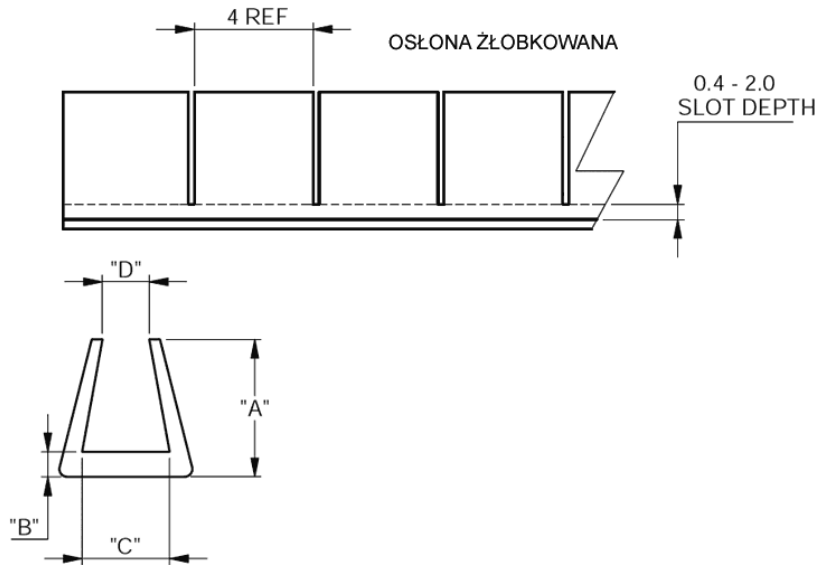

NGSE/PGSE/SNGSE/SPGSE - Continuous Grommet Strip

Details:

- **Material: Nylon RMS-413***
- **Material: Polyethylene RMS-412***
- **Color: Natural**
- **Standard pack: 30m roll**
- **Type 1 - solid**
- **Type 2 - serrated**

Symbol	Type	Panel thickness range	A	B	C	D	Material	Color
		[mm]	[mm]	[mm]	[mm]	[mm]		
SNGSE-1	2	0.7 - 0.9	3.2	0.8	0.8	0.5	PA 6	natural