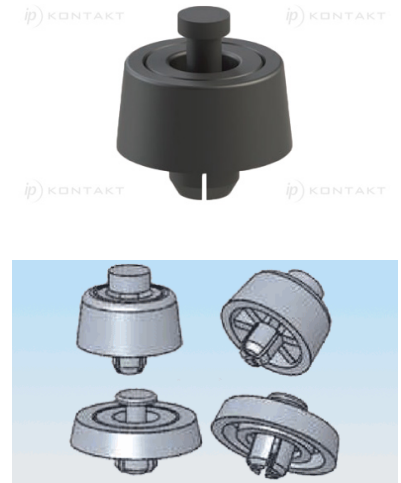

SFF - Soft Fast Foot

Details:

- **Material: Foot: TPE, 86 Shore A, RMS-42***
- **Pin: Polypropylene, RMS-126***
- **Color: Black**
- Standard Pack: 100/Bag

| Symbol | A | Panel thickness range B | Height C | Ext. diameter D | Mounting hole diameter E | Material | Flammability | Color |
|---------|------|----------------------------|-------------|--------------------|-----------------------------|----------|--------------|-------|
| | [mm] | [mm] | [mm] | [mm] | [mm] | | | |
| SFF-028 | 18 | 0.8 - 1.5 | 15 | 20 | 7.75 | TPE | UL94 V-2 | black |