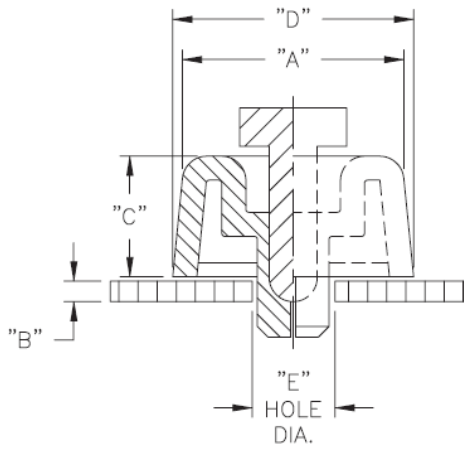

SFF - Soft Fast Foot

Details:

- **Material: Foot: TPE, 86 Shore A, RMS-42***
- **Pin: Polypropylene, RMS-126***
- **Color: Black**
- Standard Pack: 100/Bag

| Symbol | A | Panel thickness range B | Height C | Ext. diameter D | Mounting hole diameter E | Material | Flammability | Color |
|---------|------|----------------------------|-------------|--------------------|-----------------------------|----------|--------------|-------|
| | [mm] | [mm] | [mm] | [mm] | [mm] | | | |
| SFF-028 | 18 | 0.8 - 1.5 | 15 | 20 | 7.75 | TPE | UL94 V-2 | black |