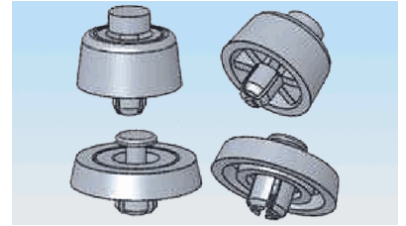

**SFF - Soft Fast Foot**

Details:

- **Material: Foot: TPE, 86 Shore A, RMS-42\***
- **Pin: Polypropylene, RMS-126\***
- **Color: Black**
- Standard Pack: 100/Bag

Symbol	A	Panel thickness range B	Height C	Ext. diameter D	Mounting hole diameter E	Material	Flammability	Color
	[mm]	[mm]	[mm]	[mm]	[mm]			
SFF-023	23	0.8 - 1.5	5	25	7.75	TPE	UL94 V-2	black