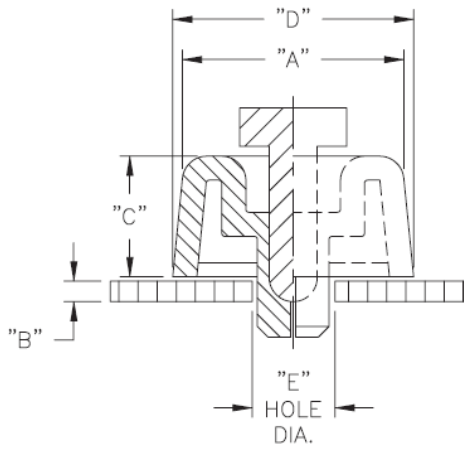

**SFF - Soft Fast Foot**

Details:

- **Material: Foot: TPE, 86 Shore A, RMS-42\***
- **Pin: Polypropylene, RMS-126\***
- **Color: Black**
- Standard Pack: 100/Bag

Symbol	A	Panel thickness range B	Height C	Ext. diameter D	Mounting hole diameter E	Material	Flammability	Color
	[mm]	[mm]	[mm]	[mm]	[mm]			
SFF-023	23	0.8 - 1.5	5	25	7.75	TPE	UL94 V-2	black