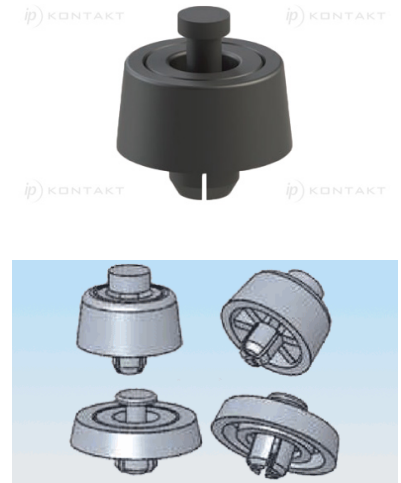

SFF - Soft Fast Foot

Details:

- **Material: Foot: TPE, 86 Shore A, RMS-42***
- **Pin: Polypropylene, RMS-126***
- **Color: Black**
- Standard Pack: 100/Bag

Symbol	A	Panel thickness range B	Height C	Ext. diameter D	Mounting hole diameter E	Material	Flammability	Color
	[mm]	[mm]	[mm]	[mm]	[mm]			
SFF-021	20	5.0 - 8.0	6	21	7.75	TPE	UL94 V-2	black