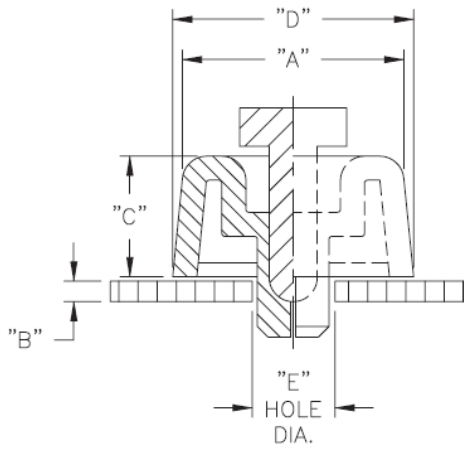

SFF - Soft Fast Foot

Details:

- **Material: Foot: TPE, 86 Shore A, RMS-42***
- **Pin: Polypropylene, RMS-126***
- **Color: Black**
- Standard Pack: 100/Bag

Symbol	A	Panel thickness range B	Height C	Ext. diameter D	Mounting hole diameter E	Material	Flammability	Color
	[mm]	[mm]	[mm]	[mm]	[mm]			
SFF-021	20	5.0 - 8.0	6	21	7.75	TPE	UL94 V-2	black