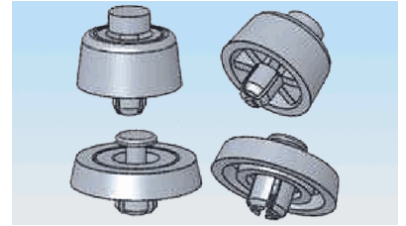

**SFF - Soft Fast Foot**

Details:

- **Material: Foot: TPE, 86 Shore A, RMS-42\***
- **Pin: Polypropylene, RMS-126\***
- **Color: Black**
- Standard Pack: 100/Bag

Symbol	A	Panel thickness range B	Height C	Ext. diameter D	Mounting hole diameter E	Material	Flammability	Color
	[mm]	[mm]	[mm]	[mm]	[mm]			
SFF-018	18	0.8 - 1.5	10	20	7.75	TPE	UL94 V-2	black