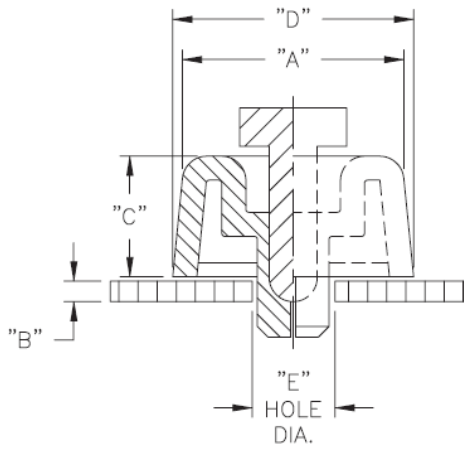

**SFF - Soft Fast Foot**

Details:

- **Material: Foot: TPE, 86 Shore A, RMS-42\***
- **Pin: Polypropylene, RMS-126\***
- **Color: Black**
- Standard Pack: 100/Bag

Symbol	A	Panel thickness range B	Height C	Ext. diameter D	Mounting hole diameter E	Material	Flammability	Color
	[mm]	[mm]	[mm]	[mm]	[mm]			
SFF-018	18	0.8 - 1.5	10	20	7.75	TPE	UL94 V-2	black