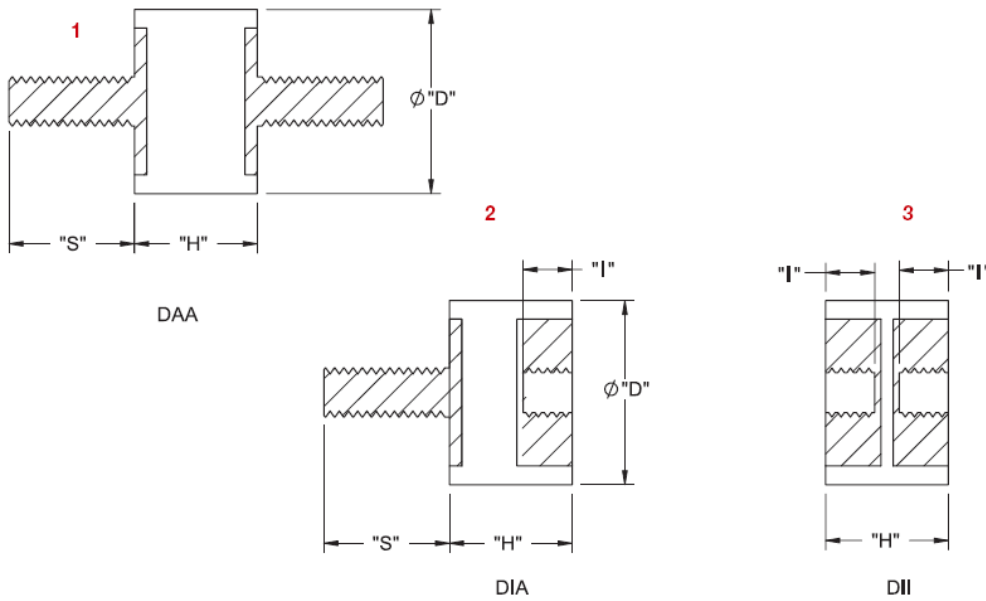

SDD - Metric Vibration Mount

Details:

- **Material: Natural Rubber; 55 Shore A, RMS-207***
- **Color: Black**
- **Inserts/Studs: ST37 Galvanized Steel, RMS-266***
- Standard Pack: 100/Bag
- Standard pack: 100 pcs

Symbol	Ext. diameter D	Height H	Metric thread	Ext. thread length S	Int. thread length I	Fig.	Color
	[mm]	[mm]		[mm]	[mm]		
SDD-DII-1515-M4	15	15	M4	-	4	3	black