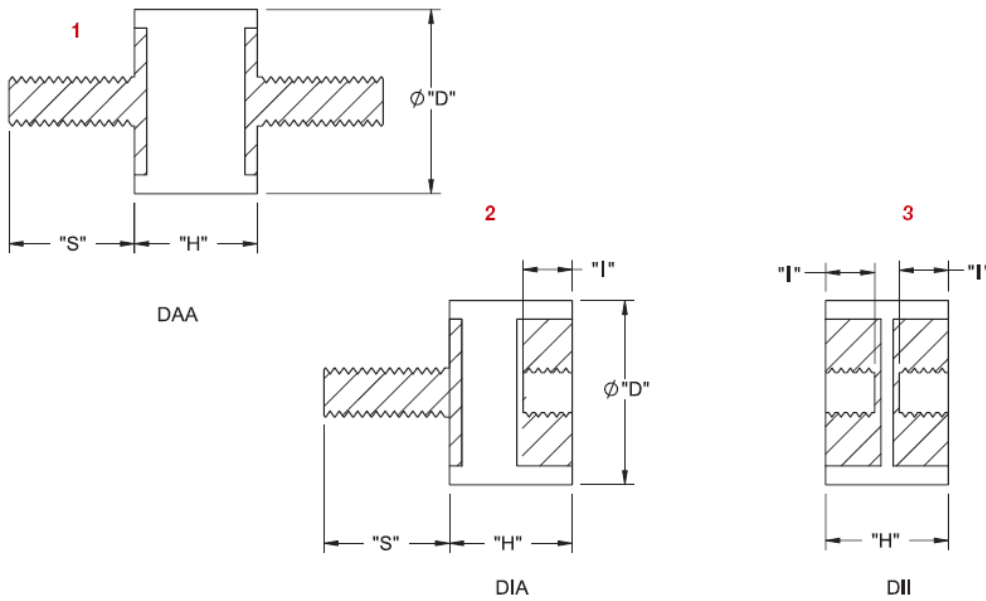

SDD - Metric Vibration Mount

Details:

- **Material: Natural Rubber; 55 Shore A, RMS-207***
- **Color: Black**
- **Inserts/Studs: ST37 Galvanized Steel, RMS-266***
- Standard Pack: 100/Bag
- Standard pack: 100 pcs

Symbol	Ext. diameter D	Height H	Metric thread	Ext. thread length S	Int. thread length I	Fig.	Color
	[mm]	[mm]		[mm]	[mm]		
SDD-DIA-2025-M6	20	25	M6	19	6	2	black