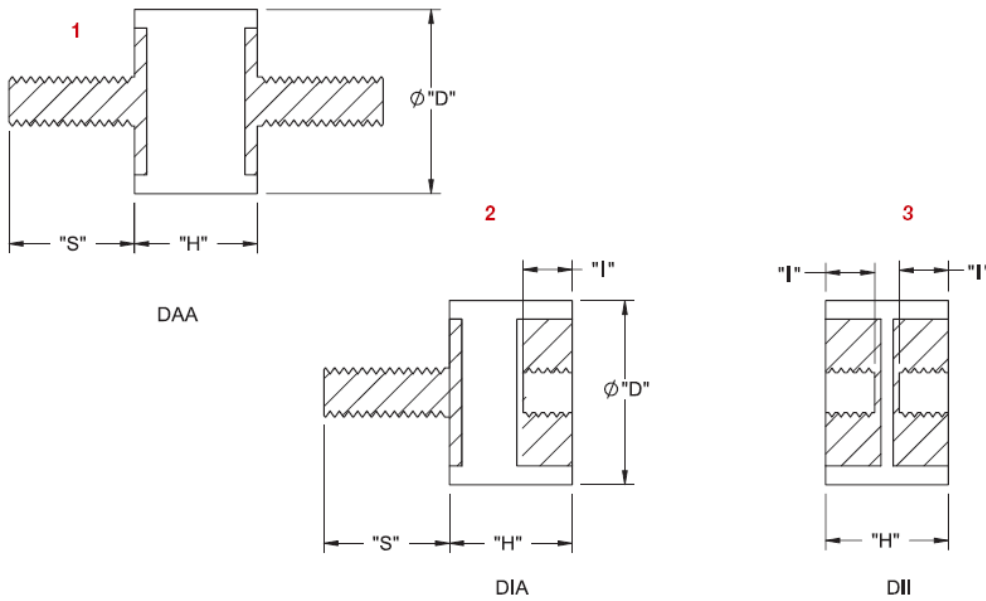

## SDD - Metric Vibration Mount

**Details:**

- **Material: Natural Rubber; 55 Shore A, RMS-207\***
- **Color: Black**
- **Inserts/Studs: ST37 Galvanized Steel, RMS-266\***
- Standard Pack: 100/Bag
- Standard pack: 100 pcs

Symbol	Ext. diameter D	Height H	Metric thread	Ext. thread length S	Int. thread length I	Fig.	Color
	[mm]	[mm]		[mm]	[mm]		
SDD-DIA-1530-M4	15	30	M4	15	4	2	black