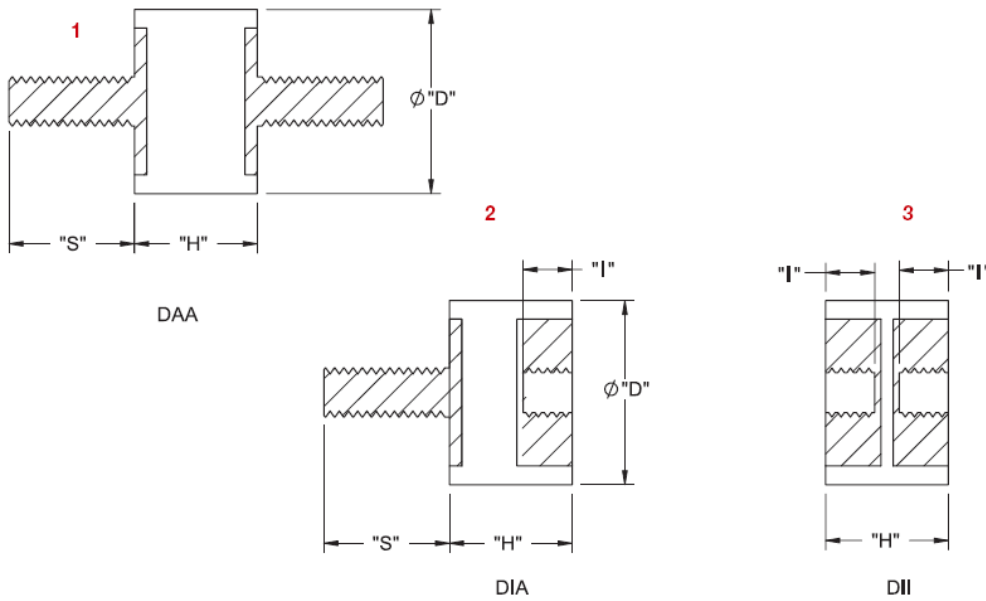

## SDD - Metric Vibration Mount

**Details:**

- **Material: Natural Rubber; 55 Shore A, RMS-207\***
- **Color: Black**
- **Inserts/Studs: ST37 Galvanized Steel, RMS-266\***
- Standard Pack: 100/Bag
- Standard pack: 100 pcs

Symbol	Ext. diameter D	Height H	Metric thread	Ext. thread length S	Int. thread length I	Fig.	Color
	[mm]	[mm]		[mm]	[mm]		
SDD-DIA-1515-M4	15	15	M4	13	4	2	black