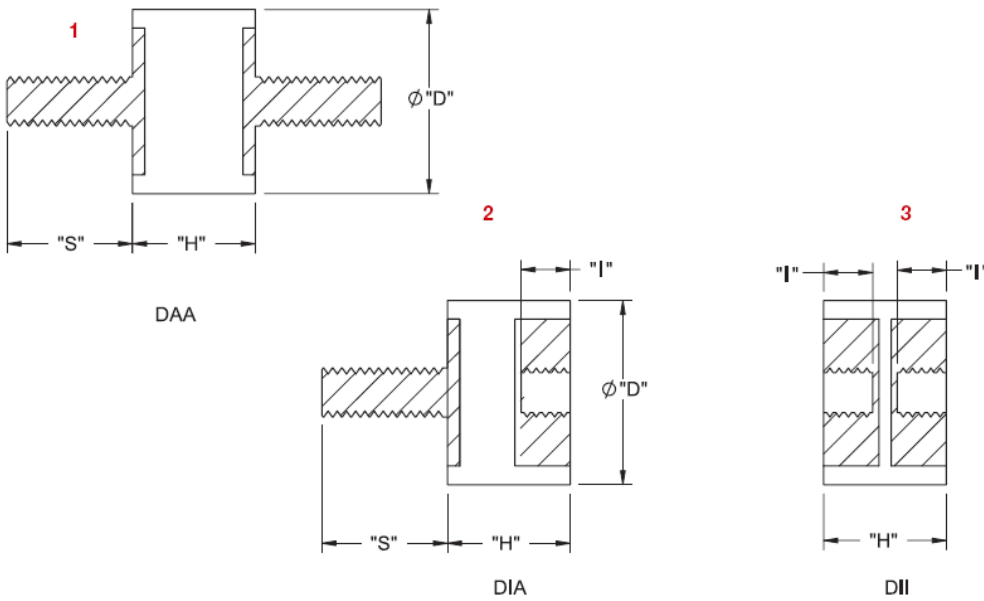

## SDD - Metric Vibration Mount

**Details:**

- **Material: Natural Rubber; 55 Shore A, RMS-207\***
- **Color: Black**
- **Inserts/Studs: ST37 Galvanized Steel, RMS-266\***
- Standard Pack: 100/Bag
- Standard pack: 100 pcs

Symbol	Ext. diameter	Height	Metric thread	Ext. thread length	Int. thread length	Fig.	Color
	D	H		S	I		
	[mm]	[mm]		[mm]	[mm]		
SDD-DAA-2520-M6	25	20	M6	18.5	-	1	black