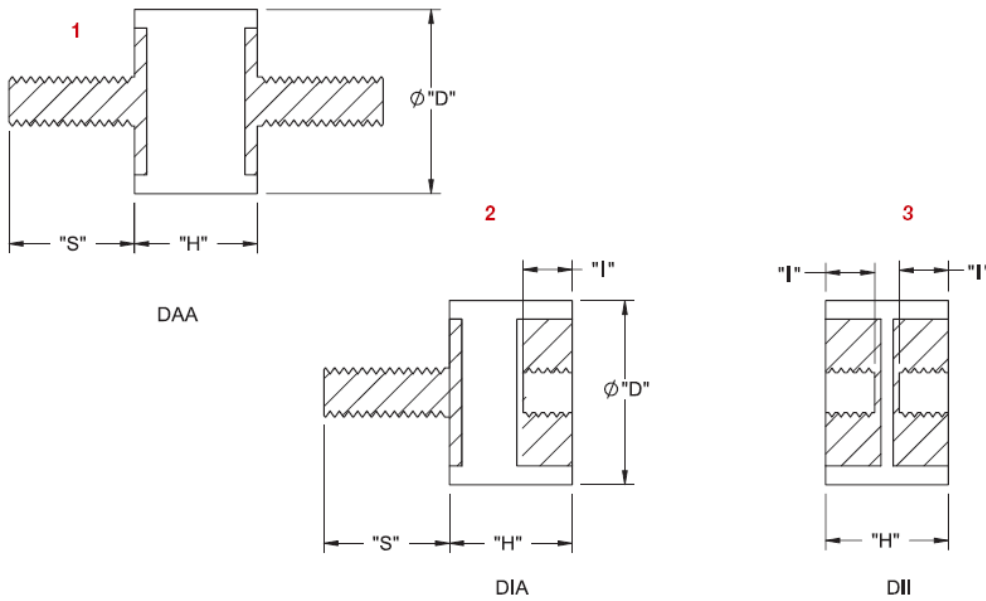

## SDD - Metric Vibration Mount

**Details:**

- **Material: Natural Rubber; 55 Shore A, RMS-207\***
- **Color: Black**
- **Inserts/Studs: ST37 Galvanized Steel, RMS-266\***
- Standard Pack: 100/Bag
- Standard pack: 100 pcs

Symbol	Ext. diameter	Height	Metric thread	Ext. thread length	Int. thread length	Fig.	Color
	D	H		S	I		
	[mm]	[mm]		[mm]	[mm]		
SDD-DAA-2515-M6	25	15	M6	18.5	-	1	black