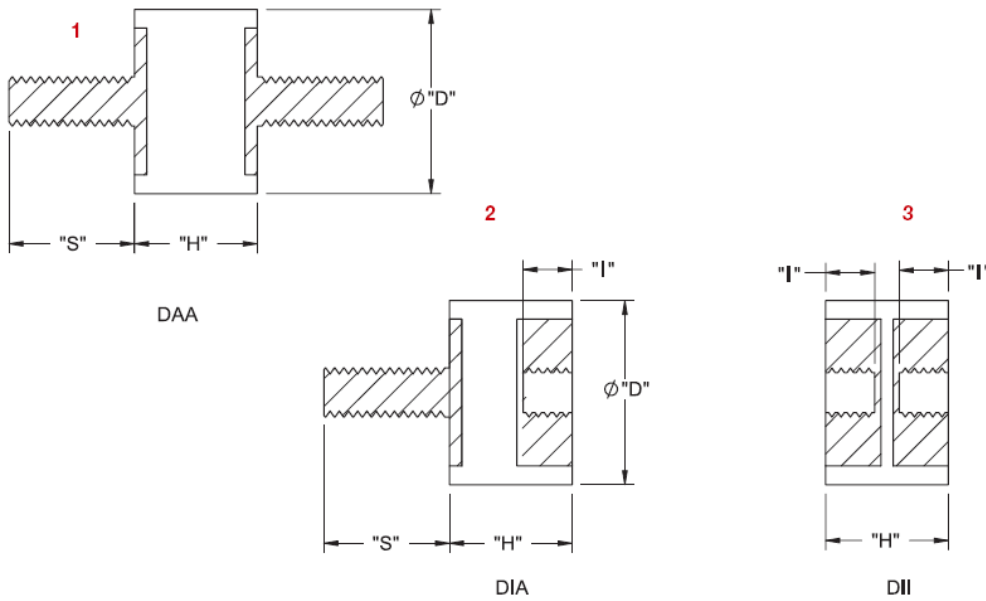

SDD - Metric Vibration Mount

Details:

- **Material: Natural Rubber; 55 Shore A, RMS-207***
- **Color: Black**
- **Inserts/Studs: ST37 Galvanized Steel, RMS-266***
- Standard Pack: 100/Bag
- Standard pack: 100 pcs

| Symbol | Ext. diameter D | Height H | Metric thread | Ext. thread length S | Int. thread length I | Fig. | Color |
|-----------------|--------------------|-------------|---------------|-------------------------|-------------------------|------|-------|
| | [mm] | [mm] | | [mm] | [mm] | | |
| SDD-DAA-15-8-M4 | 15 | 8 | M4 | 10 | - | 1 | black |