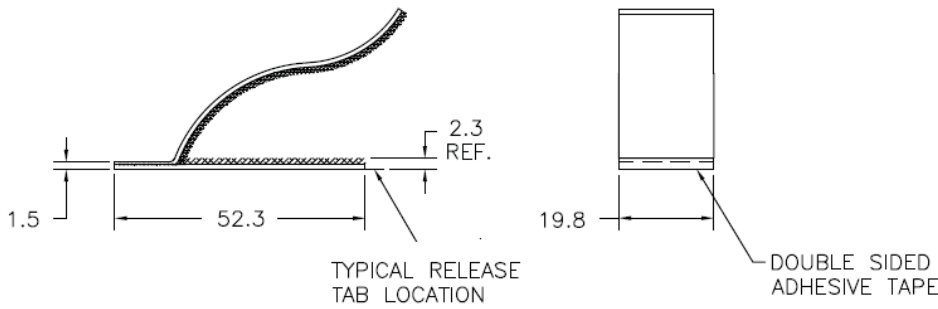

RKWFA-16-300 - Kwik Wrap on Adhesive Hook & Loop

Details:

- **Material: LDPE Hook, RMS-249***
- **Nylon Knit Loop, RMS-251***
- **Color: Black**
- **Acrylic Adhesive, RMS-113***
- **Standard Pack: 100/Bag**

Symbol	Max. cable bundle diameter	Color
	[mm]	
RKWFA-16-300	19.05	black