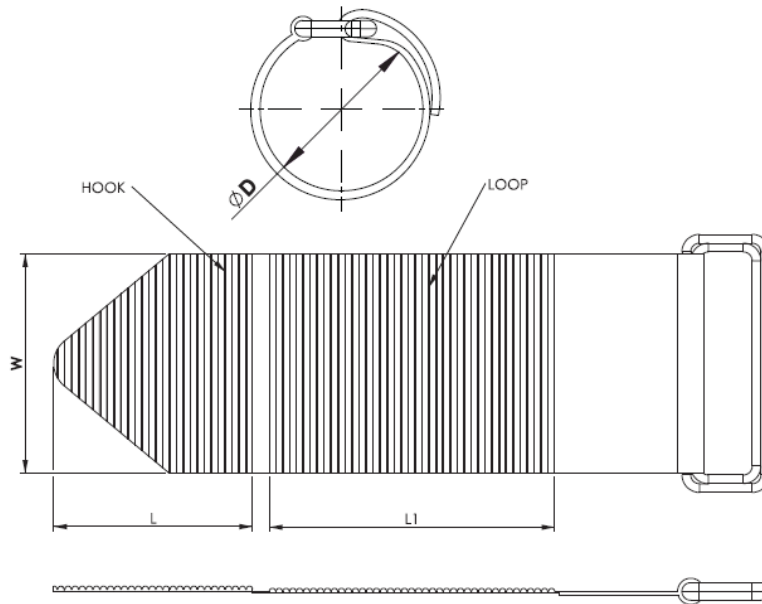

RKWDA - Kwik Wrap D Style Hook & Loop

Details:

- **Material: Buckle: Nylon, RMS-363* Color: Black**
- **UL94 V-2 Nylon Knit Loop, RMS-312***
- **Laminated on a PE/PP Hook, RMS-342* Color: Black**
- **Standard Pack: 500/Bag**

Symbol	Cable diameter range	Width W	Length L	L1	Standard pack
	[mm]	[mm]	[mm]	[mm]	[szt./pcs]
RKWDA-25-300	65 - 105	25	70	330	500