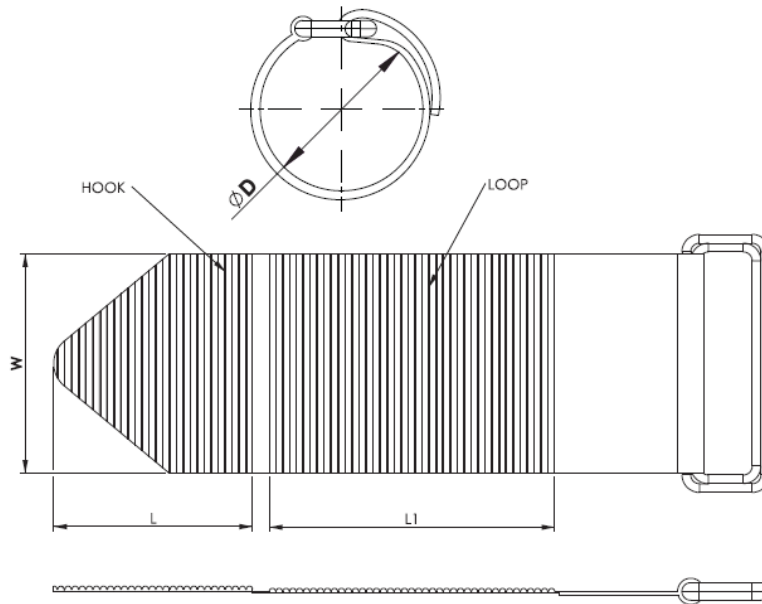

## RKWDA - Kwik Wrap D Style Hook & Loop

**Details:**

- **Material: Buckle: Nylon, RMS-363\* Color: Black**
- **UL94 V-2 Nylon Knit Loop, RMS-312\***
- **Laminated on a PE/PP Hook, RMS-342\* Color: Black**
- **Standard Pack: 500/Bag**

Symbol	Cable diameter range	Width W	Length L	L1	Standard pack
	[mm]	[mm]	[mm]	[mm]	[szt./pcs]
RKWDA-20-300	45 - 75	20	70	1.3	500