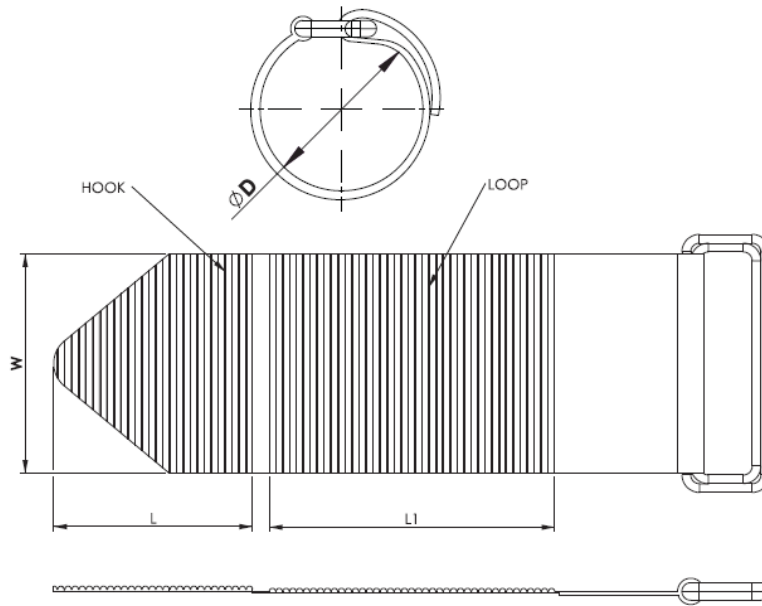

RKWDA - Kwik Wrap D Style Hook & Loop

Details:

- **Material: Buckle: Nylon, RMS-363* Color: Black**
- **UL94 V-2 Nylon Knit Loop, RMS-312***
- **Laminated on a PE/PP Hook, RMS-342* Color: Black**
- **Standard Pack: 500/Bag**

Symbol	Cable diameter range	Width W	Length L	L1	Standard pack
	[mm]	[mm]	[mm]	[mm]	[szt./pcs]
RKWDA-16-300	45 - 75	16	70	230	500