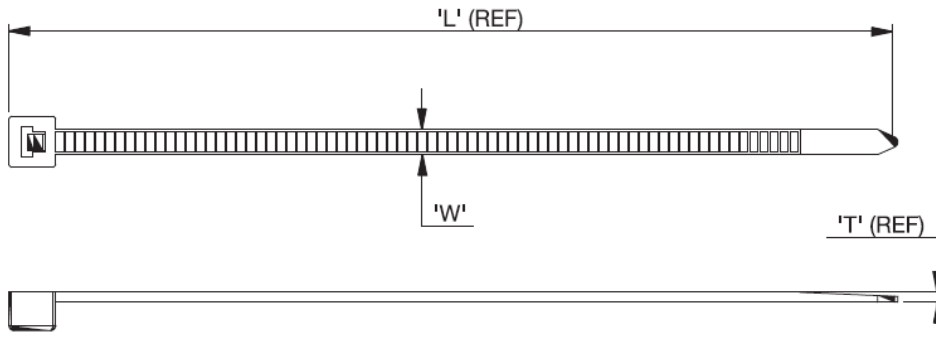

RG - Rubber Edge Grommet

Details:

- **Material:** UL-94 V-2 Nylon 6/6 RMS-01*
- **Colour:** natural (NAT), black (BLK), red (RD), yellow (YL), green (GN), blue (BL)

Symbol	Breaking force	Max. cable bundle diameter	Length L	Width W	Thickness T	Standard pack	Material	Flammability	Color
	[daN]								
RG-214-RD	13	50	200	3.6	1.3	100	PA 66	UL94 V-2	red