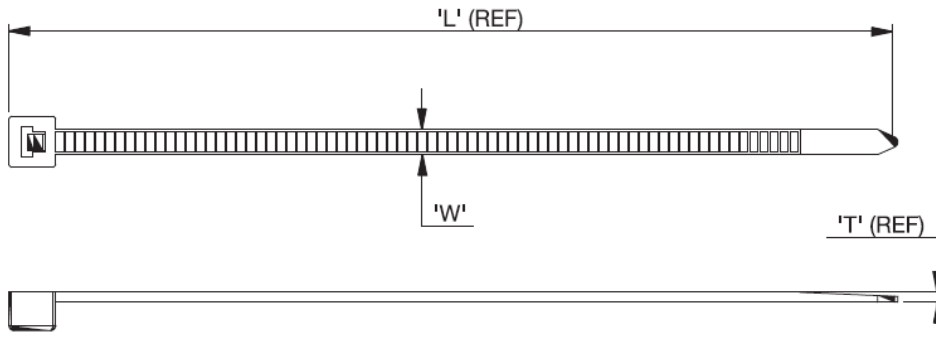

## RG - Rubber Edge Grommet

**Details:**

- **Material:** UL-94 V-2 Nylon 6/6 RMS-01\*
- **Colour:** natural (NAT), black (BLK), red (RD), yellow (YL), green (GN), blue (BL)

Symbol	Breaking force	Max. cable bundle diameter	Length L	Width W	Thickness T	Standard pack	Material	Flammability	Color
	[daN]								
RG-203-GN	8	21	98	2.5	1	100	PA 66	UL94 V-2	green