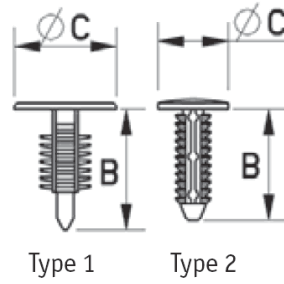

RBF - Barbed Fasteners

Details:

- **Material: Nylon 6.6**
- **Color: Black or natural - see table**

Symbol	Mounting hole diameter ØA	ØC	Panel thickness range	Head height	B	Type	Standard pack	Material	Color
	[mm]	[mm]	[mm]	[mm]	[mm]		[szt./pcs]		
RBF-7.1-19-8	7.1	8	6.9 - 14.2	1	19	1	1000	PA 66	black