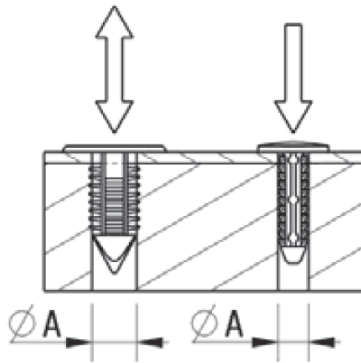

RBF - Barbed Fasteners

Details:

- **Material: Nylon 6.6**
- **Color: Black or natural - see table**

Symbol	Mounting hole diameter ØA	ØC	Panel thickness range	Head height	B	Type	Standard pack	Material	Color
	[mm]	[mm]	[mm]	[mm]	[mm]		[szt./pcs]		
RBF-7.1-19-8	7.1	8	6.9 - 14.2	1	19	1	1000	PA 66	black